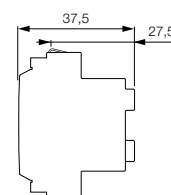

Socket outlets

Other standard socket outlet

*16242	.B	2P+E 15 A 127 V~ SICURY socket outlet, American and Saudi Arabian standards
*16243	.B	Double 2P+E 15 A 127 V~ SICURY socket outlet, American and Saudi Arabian standards - 3 modules

Other standard socket outlet

*16245	.B	2P+E 15 A 127 V~ socket outlet, American and Saudi Arabian standards
*16246	.B	Double 2P+E 15 A 127 V~ socket outlet, American and Saudi Arabian standards - 3 modules
*16247	.B	2P+E 15 A 250 V~ socket outlet, American standard

16246
grey