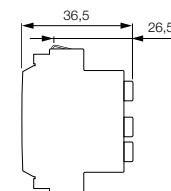

Socket outlets

Other standard socket outlet

*16242	.B	2P+E 15 A 127 V~ SICURY socket outlet, American and Saudi Arabian standards
*16243	.B	Double 2P+E 15 A 127 V~ SICURY socket outlet, American and Saudi Arabian standards - 3 modules

Other standard socket outlet

*16245	.B	2P+E 15 A 127 V~ socket outlet, American and Saudi Arabian standards
*16246	.B	Double 2P+E 15 A 127 V~ socket outlet, American and Saudi Arabian standards - 3 modules
*16247	.B	2P+E 15 A 250 V~ socket outlet, American standard

16247
grey