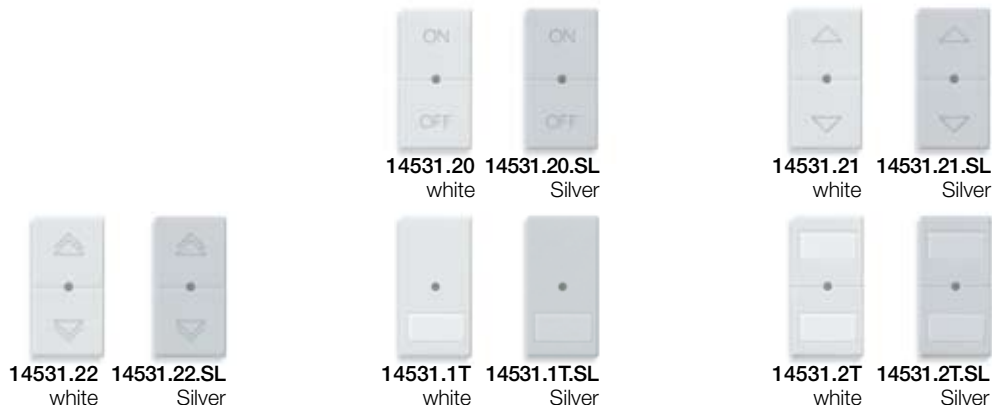

Interchangeable buttons

Eikon: 1-module button

20531.20	.B	.N	With ON and OFF symbols, for rocker push button
20531.21	.B	.N	With directional arrows symbols, for rocker push button
20531.22	.B	.N	With regulation symbols, for rocker push button
20531.1T	.B	.N	With name-plate, for simple push button
20531.2T	.B	.N	With 2 name-plates, for rocker push button

EIKON

Idea: 1-module button

16971.20	.B	With ON and OFF symbols, for rocker push button
16971.21	.B	With directional arrows symbols, for rocker push button
16971.22	.B	With regulation symbols, for rocker push button
16971.1T	.B	With name-plate, for simple push button
16971.2T	.B	With 2 name-plates, for rocker push button

IDEA

Plana: 1-module button

14531.20	.SL	With ON and OFF symbols, for rocker push button
14531.21	.SL	With directional arrows symbols, for rocker push button
14531.22	.SL	With regulation symbols, for rocker push button
14531.1T	.SL	With name-plate, for simple push button
14531.2T	.SL	With 2 name-plates, for rocker push button

PLANA