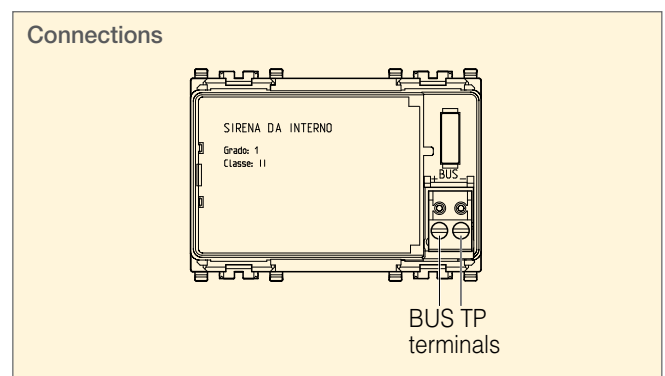

Technical specifications

- rated voltage (Vn): BUS 20-30 V d.c.
- protection degree: IP30
- operating temperature: -5 - +45 °C (for indoor use)
- mounting: flush or surface (with 09975...)
- protection type: against opening and removal, with built-in optic tamperproof device
- absorption: 5 mA
- output relay: 1 A 30 V

Conformity to Standards

EMC Directive,
EN 50130-4, EN 61000-6-3 Standards

Indoor siren

The indoor siren trips an audible sound signal when the system detects an alarm. The device is self-powered and is supplied from 3 AAA Ni-MH rechargeable batteries.

Technical specifications

- rated voltage (Vn): BUS 20-30 V d.c.
- protection degree: IP30
- operating temperature: -5 ÷ +45 °C (for indoor)
- installation: flush and surface mounting (with 09975...)
- protection type: against opening and removal, with built-in optic tamperproof device
- absorption: 10 mA in stand-by; 20 mA max with flat batteries
- sound power at 3 m (service warning): > 80 dB (A)
- possibility of 4 different type of sound to link to different kind of alarms
- warning for activation, deactivation and partialisation
- configuration button
- signalling LED