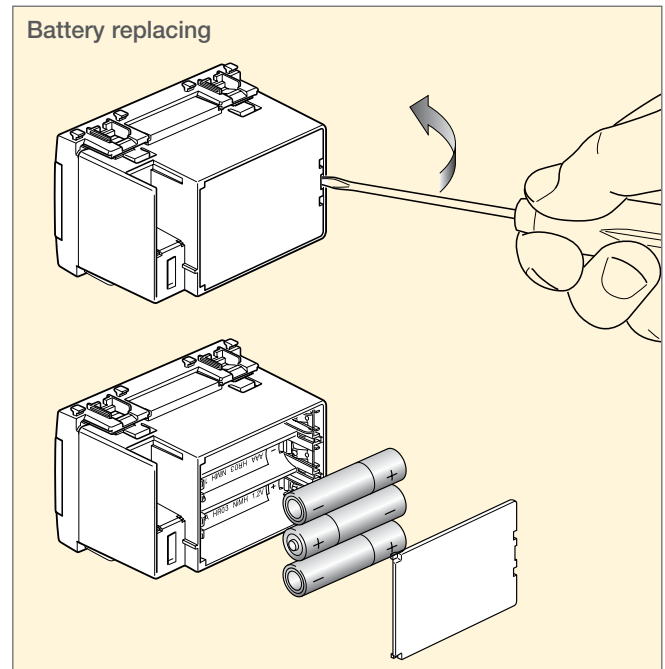

Conformity to Standards

EMC Directive,
EN 50130-4, EN 61000-6-3 Standards