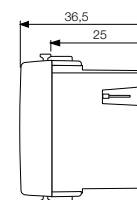

IDEA

16939
grey

16939.B
white

PLANA

14489
white

14489.SL
Silver

Indoor siren

Self-powered indoor siren - 3 modules