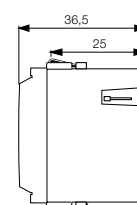

Relay output actuator

Actuator with 1 A 30 V change-over relay output - 2 modules

EIKON

IDEA

PLANA

Indoor siren

Self-powered indoor siren - 3 modules

EIKON

IDEA

PLANA