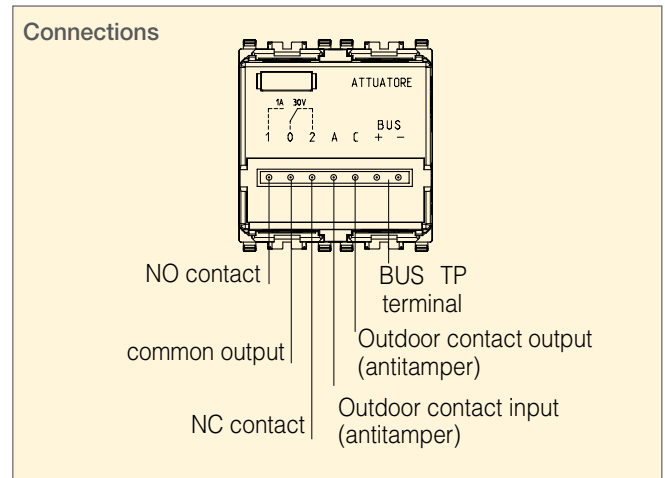

Devices - TECHNICAL CHARACTERISTICS

Relay actuator

The relay actuator is a device that, thanks to the clean contacts of the fitted relay, is able to broadcast various types of alarm signals based on the assigned configuration. It may be used to activate a telephone dialler, broadcast the system status (active, inactive, in alarm, etc), control optic and/or acoustic signals (in advanced applications) etc.

Technical specifications

- rated voltage (Vn): BUS 20-30 V d.c.
- protection degree: IP30
- operating temperature: -5 - +45 °C (for indoor use)
- mounting: flush or surface (with 09975...)
- protection type: against opening and removal, with built-in optic tamperproof device
- absorption: 5 mA
- output relay: 1 A 30 V

Conformity to Standards

EMC Directive,
EN 50130-4, EN 61000-6-3 Standards

Indoor siren

The indoor siren trips an audible sound signal when the system detects an alarm. The device is self-powered and is supplied from 3 AAA Ni-MH rechargeable batteries.

Technical specifications

- rated voltage (Vn): BUS 20-30 V d.c.
- protection degree: IP30
- operating temperature: -5 ÷ +45 °C (for indoor)
- installation: flush and surface mounting (with 09975...)
- protection type: against opening and removal, with built-in optic tamperproof device
- absorption: 10 mA in stand-by; 20 mA max with flat batteries
- sound power at 3 m (service warning): > 80 dB (A)
- possibility of 4 different type of sound to link to different kind of alarms
- warning for activation, deactivation and partialisation
- configuration button
- signalling LED