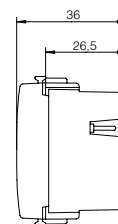

Relay output actuator

Actuator with 1 A 30 V change-over relay output - 2 modules

EIKON

IDEA

PLANA

Indoor siren

Self-powered indoor siren - 3 modules

EIKON

IDEA

PLANA