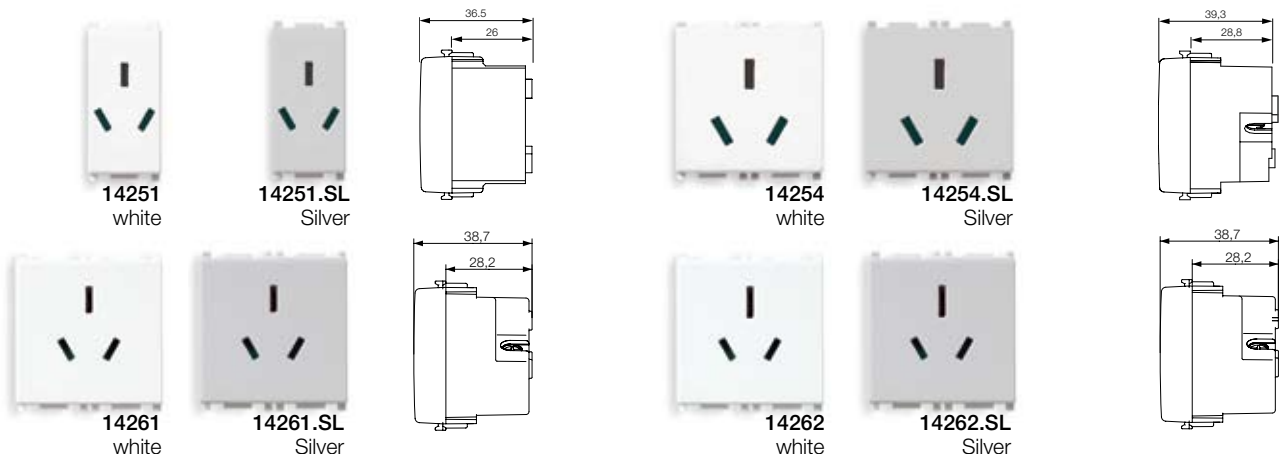

● Standard plug matching the socket outlet

● Socket outlet matching the same standard plug, only

14251 ●

14254 ●

14250 ●

14253 ●

Socket outlets

Other standard socket outlet

*14250	.SL	2P+E 10 A 250 V~ SICURY socket outlet, Argentinian standard
*14253	.SL	2P+E 20 A 250 V~ SICURY socket outlet, Argentinian standard - 2 modules

Other standard socket outlet

*14251	.SL	2P+E 10 A 250 V~ SICURY socket outlet, Chinese standard
*14254	.SL	2P+E 16 A 250 V~ SICURY socket outlet, Chinese standard - 2 modules
*14261	.SL	2P+E 10 A 250 V~ SICURY socket outlet, Australian standard - 2 modules
*14262	.SL	2P+E 15 A 250 V~ SICURY socket outlet, Australian standard - 2 modules

Other standard socket outlet

*14242	.SL	2P+E 15 A 127 V~ SICURY socket outlet, American and Saudi Arabian standards
*14243	.SL	Double 2P+E 15 A 127 V~ SICURY socket outlet, American and Saudi Arabian standards - 3 modules
*14245	.SL	2P+E 15 A 127 V~ socket outlet, American and Saudi Arabian standards
*14246	.SL	Double 2P+E 15 A 127 V~ socket outlet, American and Saudi Arabian standards - 3 modules