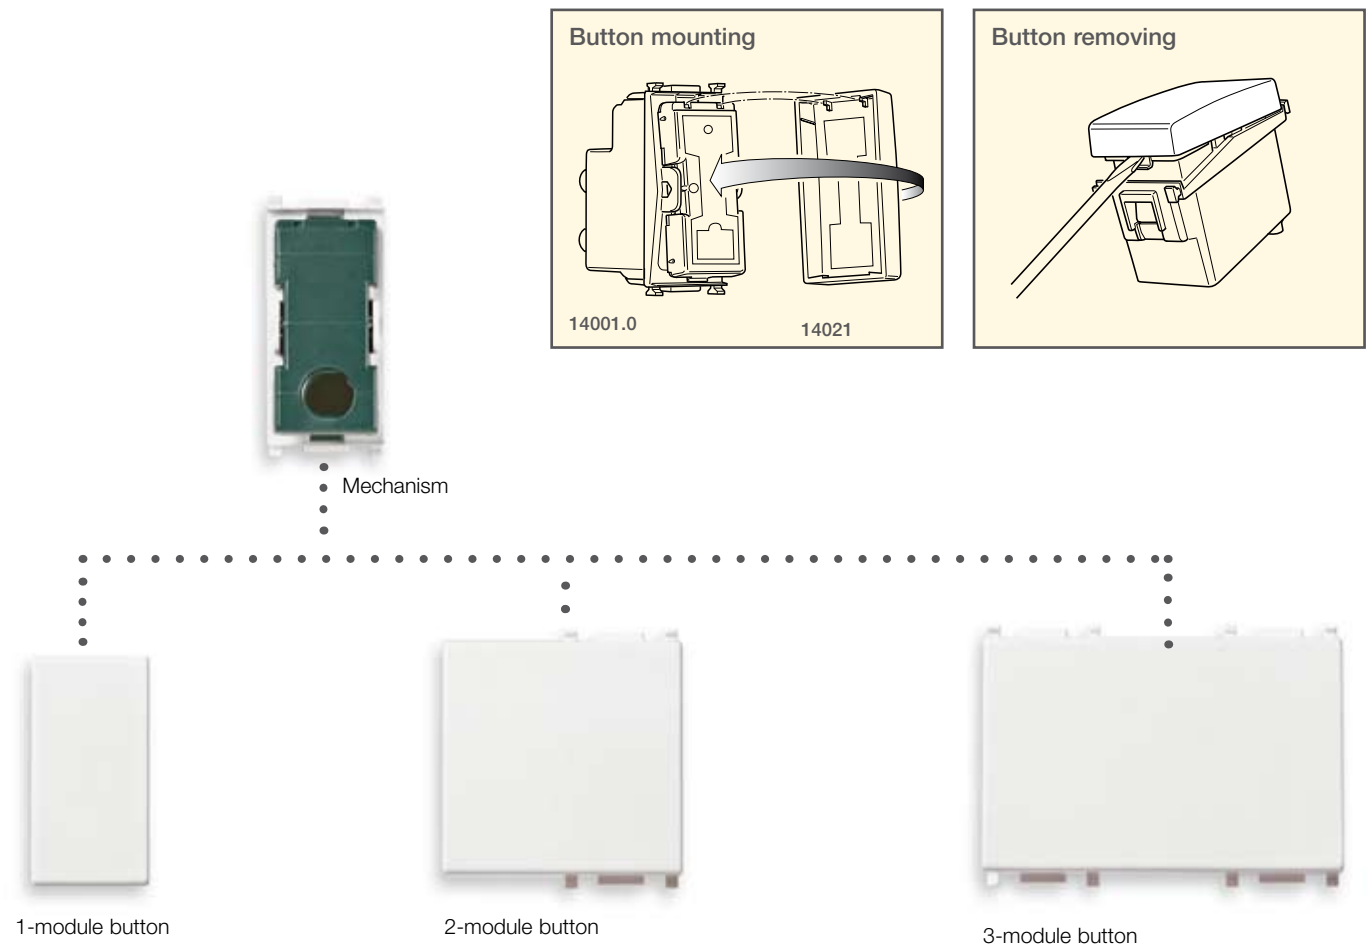

Interchangeable buttons - TECHNICAL CHARACTERISTICS

1-module button

14021*	.SL	Lightable
14021.G	.SL	Customizable* on request with lightable symbol
14026	.SL	With lightable diffuser
14029	.SL	Lightable, with name plate
14021.C*	.SL	With lightable bell symbol
14021.L*	.SL	With lightable light symbol
14021.P*	.SL	With lightable key symbol
14021.99*	.SL	With O I symbol for 14015.0 2P switch mechanism, lightable

14022
white

14022.SL
Silver

14022.G
white

14022.G.SL
Silver

14027
white

14027.SL
Silver

2-module button

14022.C*	.SL	With lightable bell symbol
14022.L*	.SL	With lightable light symbol
14022.P*	.SL	With lightable key symbol
14022.99*	.SL	With O I symbol for 14015.0 2P switch mechanism, lightable