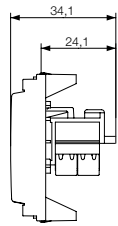

RJ45 Cat. 5e socket connectors

RJ45 Cat. 5e UTP socket connectors

RJ45 Cat. 5e socket connectors, unshielded, T568A/B universal wiring, 8-contact, 110 type insulation-piercing terminals

EIKON

IDEA

PLANA

8000