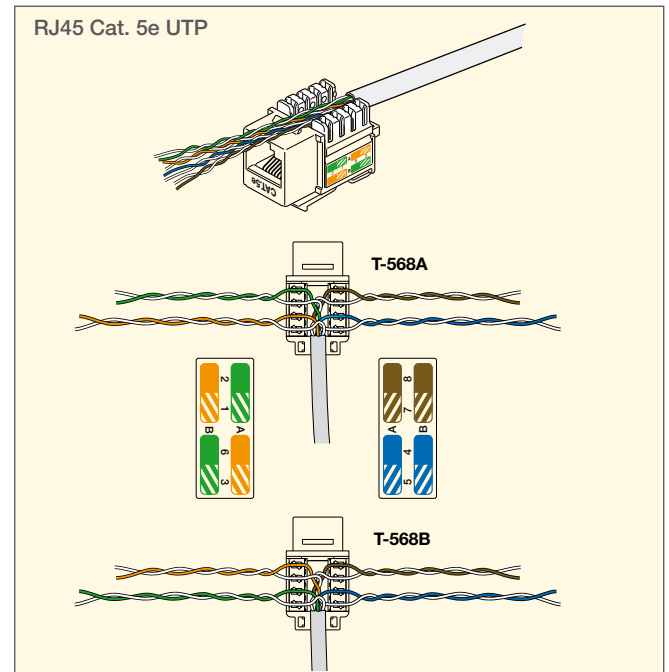

- Eikon: 20338.8, 20338.9, 20339.4
- Idea: 16358.8, 16358.9, 16359.4
- Plana: 14338.8, 14338.9, 14339.4
- 8000: 08458.8, 08458.9, 08459.4

Supported applications

- 25/52/155 Mbps ATM
- TP-PDM
- Ethernet (10BASE-T)
- Fast Ethernet (100BASE-TX)
- Gigabit Ethernet (1000BASE-T)
- 4/16/100 Mbps Token Ring
- 5, 5e or D class category

Technical specifications 20339.4, 16359.4, 14339.4, 08459.4

- category 5e performance
- 110 termination cap with 03250 tool use
- transmission performance comply with Standards: ANSI/TIA/EIA 568B for 5e category, ISO/IEC 11801 and CEI EN 50173 for 5 category

RJ45 Cat. 5e FTP socket connectors

Scope

Creation of workstations aesthetically coordinated with the electrical system present in the room.
Devices may be installed using the corresponding racks and cover plates, in the same way as for the other equipment of the series:

- Eikon: 20339.5
- Idea: 16359.5,
- Plana: 14339.5
- 8000: 08459.5

Supported applications

- 25/52/155 Mbps ATM
- TP-PDM
- Ethernet (10BASE-T)
- Fast Ethernet (100BASE-TX)
- Gigabit Ethernet (1000BASE-T)
- 4/16/100 Mbps Token Ring
- 5, 5e or D class category

Technical specifications 20339.5, 16359.5, 14339.5, 08459.5

- category 5e performance
- 110 termination cap with 03250 tool use
- transmission performance comply with Standards: ANSI/TIA/EIA 568B for 5e category and ISO/IEC 11801 and CEI EN 50173 for 5 category