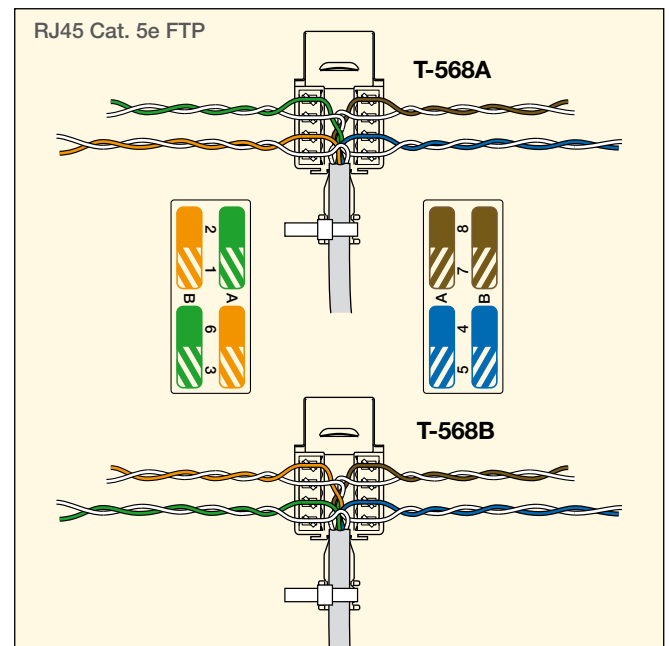

RJ45 Cat. 5e socket connectors - TECHNICAL CHARACTERISTICS

RJ45 Cat. 5e UTP socket connectors

Scope

Creation of workstations aesthetically coordinated with the electrical system present in the room.
Devices may be installed using the corresponding racks and cover plates, in the same way as for the other equipment of the series:

Technical specifications 20339.4, 16359.4, 14339.4, 08459.4

- category 5e performance
- 110 termination cap with 03250 tool use
- transmission performance comply with Standards: ANSI/TIA/EIA 568B for 5e category, ISO/IEC 11801 and CEI EN 50173 for 5 category

RJ45 Cat. 5e FTP socket connectors

Scope

Creation of workstations aesthetically coordinated with the electrical system present in the room.
Devices may be installed using the corresponding racks and cover plates, in the same way as for the other equipment of the series:

RJ45 Cat. 5e socket connectors

RJ45 Cat. 5e UTP socket connectors

RJ45 Cat. 5e socket connectors, unshielded, T568A/B universal wiring, 8-contact, 110 type insulation-piercing terminals

EIKON

IDEA

PLANA

8000