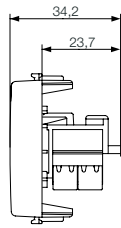

RJ45 Cat. 5e socket connectors

RJ45 Cat. 5e UTP socket connectors

RJ45 Cat. 5e socket connectors, unshielded, T568A/B universal wiring, 8-contact, 110 type insulation-piercing terminals

EIKON

IDEA

PLANA

8000