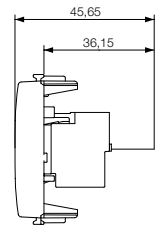

RJ45 Cat. 5e socket connectors

RJ45 Cat. 5e UTP socket connectors

RJ45 Cat. 5e socket connectors, unshielded, T568A/B universal wiring, 8-contact, 110 type insulation-piercing terminals

EIKON

IDEA

PLANA

8000

RJ45 Cat. 5e FTP socket connector

RJ45 Cat. 5e socket connectors, shielded, T568A/B universal wiring, 8-contact, 110 type insulation-piercing terminals

EIKON

IDEA

PLANA

8000