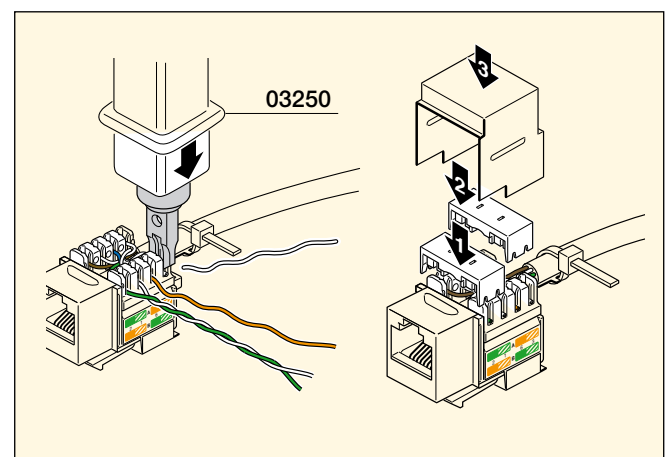

- Eikon: 20338.8, 20338.9, 20339.4
- Idea: 16358.8, 16358.9, 16359.4
- Plana: 14338.8, 14338.9, 14339.4
- 8000: 08458.8, 08458.9, 08459.4

Supported applications

- 25/52/155 Mbps ATM
- TP-PDM
- Ethernet (10BASE-T)
- Fast Ethernet (100BASE-TX)
- Gigabit Ethernet (1000BASE-T)
- 4/16/100 Mbps Token Ring
- 5, 5e or D class category

Technical specifications 20339.4, 16359.4, 14339.4, 08459.4

- category 5e performance
- 110 termination cap with 03250 tool use
- transmission performance comply with Standards: ANSI/TIA/EIA 568B for 5e category, ISO/IEC 11801 and CEI EN 50173 for 5 category

RJ45 Cat. 5e FTP socket connectors

Scope

Creation of workstations aesthetically coordinated with the electrical system present in the room.
Devices may be installed using the corresponding racks and cover plates, in the same way as for the other equipment of the series:

- Eikon: 20339.5
- Idea: 16359.5,
- Plana: 14339.5
- 8000: 08459.5

Supported applications

- 25/52/155 Mbps ATM
- TP-PDM
- Ethernet (10BASE-T)
- Fast Ethernet (100BASE-TX)
- Gigabit Ethernet (1000BASE-T)
- 4/16/100 Mbps Token Ring
- 5, 5e or D class category

Technical specifications 20339.5, 16359.5, 14339.5, 08459.5

- category 5e performance
- 110 termination cap with 03250 tool use
- transmission performance comply with Standards: ANSI/TIA/EIA 568B for 5e category and ISO/IEC 11801 and CEI EN 50173 for 5 category