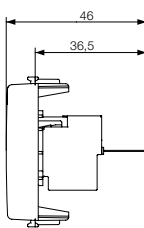

RJ45 Cat. 5e socket connectors

RJ45 Cat. 5e UTP socket connectors

RJ45 Cat. 5e socket connectors, unshielded, T568A/B universal wiring, 8-contact, 110 type insulation-piercing terminals

EIKON

IDEA

PLANA

8000

RJ45 Cat. 5e FTP socket connector

RJ45 Cat. 5e socket connectors, shielded, T568A/B universal wiring, 8-contact, 110 type insulation-piercing terminals

EIKON

IDEA

PLANA

8000