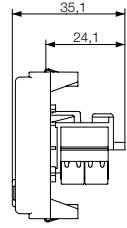

RJ45 Cat. 5e socket connectors

RJ45 Cat. 5e UTP socket connectors

RJ45 Cat. 5e socket connectors, unshielded, T568A/B universal wiring, 8-contact, 110 type insulation-piercing terminals

EIKON

IDEA

PLANA

8000