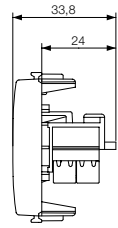

RJ45 Cat. 5e socket connectors

RJ45 Cat. 5e UTP socket connectors

RJ45 Cat. 5e socket connectors, unshielded, T568A/B universal wiring, 8-contact, 110 type insulation-piercing terminals

EIKON