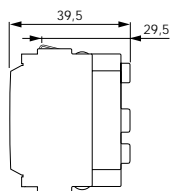

Other standard socket outlet

08408 2P+E 16 A 250 V~ SICURY socket outlet, German standard - 2 special modules

08412 2P+E 16 A 250 V~ SICURY socket outlet, French standard - 2 special modules

Technical specifications: see page 160

08412

Other standard socket outlet

***08192** 2P 15 A 250 V~ socket outlet, Euro-American standard (for plugs with parallel flat pins and $\varnothing$ 4,8 mm pins)

***08193** 2P 15 A 250 V~ socket outlet, Euro-American standard (for plugs with parallel and in-line flat pins and $\varnothing$ 4 mm pins)

***08194** 2P 15 A 250 V~ socket outlet, Euro-American standard (for plugs with parallel and in-line flat pins and $\varnothing$ 4,8 mm pins))

***08195** 2P+E 15 A 127 V~ socket outlet, American and Saudi Arabian standards. For 01096 plug

Technical specifications: see pages 160 - 162

Other standard socket outlet

***08109** 2P 10 A 250 V~ socket outlet, recessed socket-contacts, for 2P with $\varnothing$ 4 mm pins, 19 mm distance between centres

***08110** 2P 10 A 250 V~ socket outlet, recessed socket-contacts, for 2P with $\varnothing$ 4 mm pins, 19 mm distance between centres, radio symbol

***08111** 2P 10 A 250 V~ socket outlet, recessed socket-contacts, for 2P with $\varnothing$ 4 mm pins, 19 mm distance between centres, telephone symbol

***08112** 2P 10 A 250 V~ socket outlet, recessed socket-contacts, for 2P with $\varnothing$ 4 mm pins, 19 mm distance between centres, television symbol

***08120** 2P+E 10 A 250 V~ socket outlet, recessed socket-contacts, for 2P and 2P+E plugs with $\varnothing$ 4 mm pins, 19 mm distance between centres

Technical specifications: see page 162