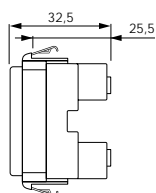

***08193** 2P 15 A 250 V~ socket outlet, Euro-American standard (for plugs with parallel and in-line flat pins and \varnothing 4 mm pins)

***08194** 2P 15 A 250 V~ socket outlet, Euro-American standard (for plugs with parallel and in-line flat pins and \varnothing 4,8 mm pins))

***08195** 2P+E 15 A 127 V~ socket outlet, American and Saudi Arabian standards. For 01096 plug

Technical specifications: see pages 160 - 162

08192

08193

08194

08195

Other standard socket outlet

***08109** 2P 10 A 250 V~ socket outlet, recessed socket-contacts, for 2P with \varnothing 4 mm pins, 19 mm distance between centres