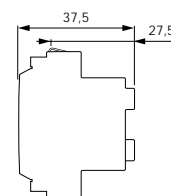

Socket outlets

Other standard socket outlet

*16242	.B	2P+E 15 A 127 V~ SICURY socket outlet, American and Saudi Arabian standards
*16243	.B	Double 2P+E 15 A 127 V~ SICURY socket outlet, American and Saudi Arabian standards - 3 modules

16243
grey

Other standard socket outlet

*16245	.B	2P+E 15 A 127 V~ socket outlet, American and Saudi Arabian standards
*16246	.B	Double 2P+E 15 A 127 V~ socket outlet, American and Saudi Arabian standards - 3 modules
*16247	.B	2P+E 15 A 250 V~ socket outlet, American standard