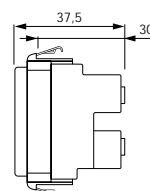

***08193** 2P 15 A 250 V~ socket outlet, Euro-American standard (for plugs with parallel and in-line flat pins and \varnothing 4 mm pins)

***08194** 2P 15 A 250 V~ socket outlet, Euro-American standard (for plugs with parallel and in-line flat pins and \varnothing 4,8 mm pins))

***08195** 2P+E 15 A 127 V~ socket outlet, American and Saudi Arabian standards. For 01096 plug

Technical specifications: see pages 160 - 162

08192

08193

08194

08195

Other standard socket outlet

***08109** 2P 10 A 250 V~ socket outlet, recessed socket-contacts, for 2P with \varnothing 4 mm pins, 19 mm distance between centres

***08110** 2P 10 A 250 V~ socket outlet, recessed socket-contacts, for 2P with \varnothing 4 mm pins, 19 mm distance between centres, radio symbol

***08111** 2P 10 A 250 V~ socket outlet, recessed socket-contacts, for 2P with \varnothing 4 mm pins, 19 mm distance between centres, telephone symbol