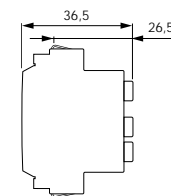

Socket outlets

Other standard socket outlet

*16242	.B	2P+E 15 A 127 V~ SICURY socket outlet, American and Saudi Arabian standards
*16243	.B	Double 2P+E 15 A 127 V~ SICURY socket outlet, American and Saudi Arabian standards - 3 modules

Other standard socket outlet

*16245	.B	2P+E 15 A 127 V~ socket outlet, American and Saudi Arabian standards
*16246	.B	Double 2P+E 15 A 127 V~ socket outlet, American and Saudi Arabian standards - 3 modules
*16247	.B	2P+E 15 A 250 V~ socket outlet, American standard

16247
grey