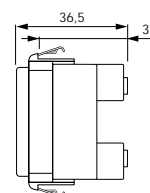

***08193** 2P 15 A 250 V~ socket outlet, Euro-American standard (for plugs with parallel and in-line flat pins and \varnothing 4 mm pins)

***08194** 2P 15 A 250 V~ socket outlet, Euro-American standard (for plugs with parallel and in-line flat pins and \varnothing 4,8 mm pins))

***08195** 2P+E 15 A 127 V~ socket outlet, American and Saudi Arabian standards. For 01096 plug

Technical specifications: see pages 160 - 162

08192

08193

08194

08195

Other standard socket outlet

***08109** 2P 10 A 250 V~ socket outlet, recessed socket-contacts, for 2P with \varnothing 4 mm pins, 19 mm distance between centres

***08110** 2P 10 A 250 V~ socket outlet, recessed socket-contacts, for 2P with \varnothing 4 mm pins, 19 mm distance between centres, radio symbol

***08111** 2P 10 A 250 V~ socket outlet, recessed socket-contacts, for 2P with \varnothing 4 mm pins, 19 mm distance between centres, telephone symbol