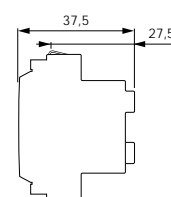

Socket outlets

Other standard socket outlet

*16242	.B	2P+E 15 A 127 V~ SICURY socket outlet, American and Saudi Arabian standards
*16243	.B	Double 2P+E 15 A 127 V~ SICURY socket outlet, American and Saudi Arabian standards - 3 modules

Other standard socket outlet

*16245	.B	2P+E 15 A 127 V~ socket outlet, American and Saudi Arabian standards
*16246	.B	Double 2P+E 15 A 127 V~ socket outlet, American and Saudi Arabian standards - 3 modules
*16247	.B	2P+E 15 A 250 V~ socket outlet, American standard

16246
grey