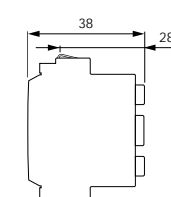

Socket outlets

Other standard socket outlet

*16242	.B	2P+E 15 A 127 V~ SICURY socket outlet, American and Saudi Arabian standards
*16243	.B	Double 2P+E 15 A 127 V~ SICURY socket outlet, American and Saudi Arabian standards - 3 modules

Other standard socket outlet

*16245	.B	2P+E 15 A 127 V~ socket outlet, American and Saudi Arabian standards
*16246	.B	Double 2P+E 15 A 127 V~ socket outlet, American and Saudi Arabian standards - 3 modules
*16247	.B	2P+E 15 A 250 V~ socket outlet, American standard