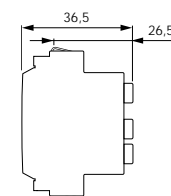

Socket outlets

Other standard socket outlet

*16242	.B	2P+E 15 A 127 V~ SICURY socket outlet, American and Saudi Arabian standards
*16243	.B	Double 2P+E 15 A 127 V~ SICURY socket outlet, American and Saudi Arabian standards - 3 modules

Other standard socket outlet

*16245	.B	2P+E 15 A 127 V~ socket outlet, American and Saudi Arabian standards
*16246	.B	Double 2P+E 15 A 127 V~ socket outlet, American and Saudi Arabian standards - 3 modules
*16247	.B	2P+E 15 A 250 V~ socket outlet, American standard