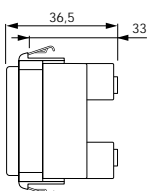

***08193** 2P 15 A 250 V~ socket outlet, Euro-American standard (for plugs with parallel and in-line flat pins and \varnothing 4 mm pins)

***08194** 2P 15 A 250 V~ socket outlet, Euro-American standard (for plugs with parallel and in-line flat pins and \varnothing 4,8 mm pins))

***08195** 2P+E 15 A 127 V~ socket outlet, American and Saudi Arabian standards. For 01096 plug

Technical specifications: see pages 160 - 162

08192

08193

08194

08195

Other standard socket outlet

***08109** 2P 10 A 250 V~ socket outlet, recessed socket-contacts, for 2P with \varnothing 4 mm pins, 19 mm distance between centres

***08110** 2P 10 A 250 V~ socket outlet, recessed socket-contacts, for 2P with \varnothing 4 mm pins, 19 mm distance between centres, radio symbol

***08111** 2P 10 A 250 V~ socket outlet, recessed socket-contacts, for 2P with \varnothing 4 mm pins, 19 mm distance between centres, telephone symbol