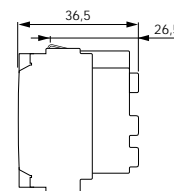

08412 2P+E 16 A 250 V~ SICURY socket outlet, French standard - 2 special modules

Technical specifications: see page 160

08408

08412

Other standard socket outlet

***08192** 2P 15 A 250 V~ socket outlet, Euro-American standard (for plugs with parallel flat pins and \varnothing 4,8 mm pins)

***08193** 2P 15 A 250 V~ socket outlet, Euro-American standard (for plugs with parallel and in-line flat pins and \varnothing 4 mm pins)

***08194** 2P 15 A 250 V~ socket outlet, Euro-American standard (for plugs with parallel and in-line flat pins and \varnothing 4,8 mm pins))