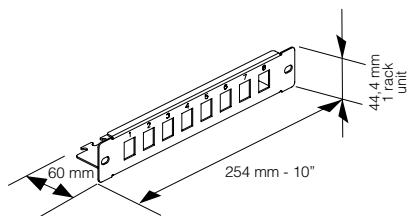

10" S.O.H.O. system - TECHNICAL CHARACTERISTICS

10" wall mount cabinets

Scope

Suitable for structured cabling system in little system for tertiary (Small office) and residential sectors (Home office)

Technical specifications

- 10" wall mount cabinet with 8 rack units for:
  - Cat. 5e UTP patch panel, 12 RJ45 connectors
  - Cat. 6 UTP patch panel, 12 RJ45 connectors
  - empty patch panel to complete with RJ45 connectors (max. 8)
  - organizer panel with cable outlet
  - blank filler panel
  - organizer tray
- colour: RAL 7035
- 2 holes 9x5 cm for cable inlet, one on the top and one on the bottom.
- knockdown cabinet
- number of joists: 2 (adjustable in depth)
- removable side panels
- reversible front door with lock

Dimensions

03303.E