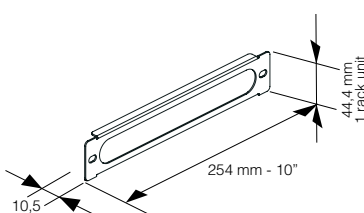

#### Technical specifications

- 10" wall mount cabinet with 8 rack units for:
  - Cat. 5e UTP patch panel, 12 RJ45 connectors
  - Cat. 6 UTP patch panel, 12 RJ45 connectors
  - empty patch panel to complete with RJ45 connectors (max. 8)
  - organizer panel with cable outlet
  - blank filler panel
  - organizer tray
- colour: RAL 7035
- 2 holes 9x5 cm for cable inlet, one on the top and one on the bottom.
- knockdown cabinet
- number of joists: 2 (adjustable in depth)
- removable side panels
- reversible front door with lock

#### Dimensions

03308

03303.E

03303.1

03303.3

03301.1A

03301.1U

03302.1U