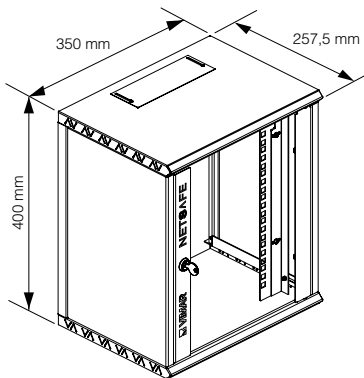

10" S.O.H.O. system - TECHNICAL CHARACTERISTICS

10" wall mount cabinets

Scope

Suitable for structured cabling system in little system for tertiary (Small office) and residential sectors (Home office)

Technical specifications

- 10" wall mount cabinet with 8 rack units for:
  - Cat. 5e UTP patch panel, 12 RJ45 connectors
  - Cat. 6 UTP patch panel, 12 RJ45 connectors
  - empty patch panel to complete with RJ45 connectors (max. 8)
  - organizer panel with cable outlet
  - blank filler panel
  - organizer tray
- colour: RAL 7035
- 2 holes 9x5 cm for cable inlet, one on the top and one on the bottom.
- knockdown cabinet
- number of joists: 2 (adjustable in depth)
- removable side panels
- reversible front door with lock

Dimensions

03308