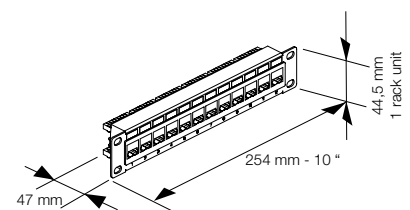

#### Technical specifications

- 10" wall mount cabinet with 8 rack units for:
  - Cat. 5e UTP patch panel, 12 RJ45 connectors
  - Cat. 6 UTP patch panel, 12 RJ45 connectors
  - empty patch panel to complete with RJ45 connectors (max. 8)
  - organizer panel with cable outlet
  - blank filler panel
  - organizer tray
- colour: RAL 7035
- 2 holes 9x5 cm for cable inlet, one on the top and one on the bottom.
- knockdown cabinet
- number of joists: 2 (adjustable in depth)
- removable side panels
- reversible front door with lock

#### Dimensions

03308

03303.E

03303.1

03303.3

03301.1A

03301.1U

03302.1U