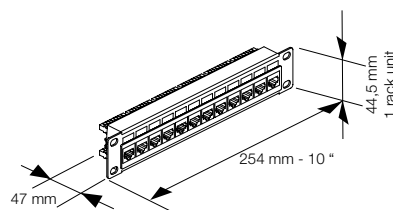

#### Technical specifications

- 10" wall mount cabinet with 8 rack units for:
  - Cat. 5e UTP patch panel, 12 RJ45 connectors
  - Cat. 6 UTP patch panel, 12 RJ45 connectors
  - empty patch panel to complete with RJ45 connectors (max. 8)
  - organizer panel with cable outlet
  - blank filler panel
  - organizer tray
- colour: RAL 7035
- 2 holes 9x5 cm for cable inlet, one on the top and one on the bottom.
- knockdown cabinet
- number of joists: 2 (adjustable in depth)
- removable side panels
- reversible front door with lock

#### Dimensions

03308

03303.E

03303.1

03303.3

03301.1A

03301.1U

03302.1U