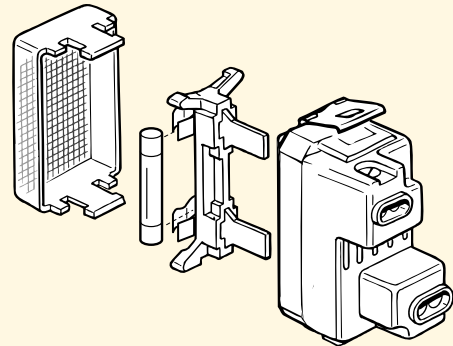

03261 - Technical specifications

- 6 2P+E 16 A 250 V~ SICURY socket outlets, universal, for:
  - 2P 2,5 A Europlugs
  - 2P and 2P+E 10 A and 16 A 250 V~ Italian standard plugs
  - 2P+E 16 A 250 V~ German standard plugs
  - 2P 15 A 125 V~ American standard plugs with non-polarized flat blades
- cable: 3 m 3G1,5 mm² with 2P+E 16 A 250 V~ Italian standard S17 plug
- 2P 16 AX 250 V~ 1-way switch
- luminous indicator unit with red diffuser for microtube lamp:
  - **07052**: neon lamp, 250 V~ 0,5 W ø 6,3x28 mm, red
- dimensions: 19" x 2 rack units

03262 - Technical specifications

- 6 2P+E 16 A 250 V~ SICURY socket outlets, universal, for:
  - 2P 2,5 A Europlugs
  - 2P and 2P+E 10 A and 16 A 250 V~ Italian standard plugs
  - 2P+E 16 A 250 V~ German standard plugs
  - 2P 15 A 125 V~ American standard plugs with non-polarized flat blades
- cable: 3 m 3G1,5 mm² with 2P+E 16 A 250 V~ Italian standard S17 plug
- 1P+N C 16 circuit breaker, 120-230 V~ 50-60 Hz, breaking capacity 3000 A
- luminous indicator unit with red diffuser for microtube lamp:
  - **07052**: neon lamp, 250 V~ 0,5 W ø 6,3x28 mm, red
- dimensions: 19" x 2 rack units

Luminous indicator unit - lamp replacing