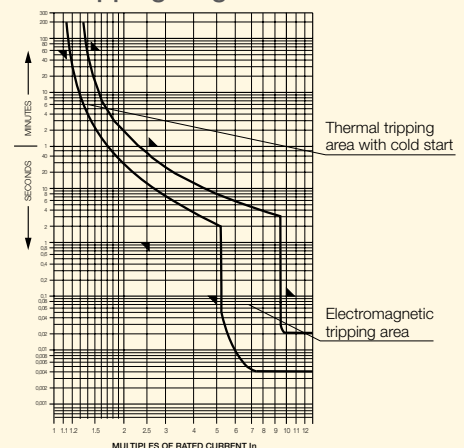

Current-time tripping diagram