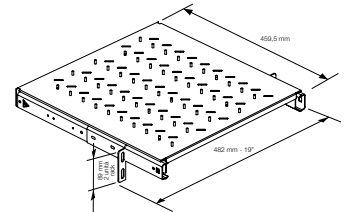

Floor mount cabinets and accessories

Accessories for floor mount cabinets

03204.2U Removable organizer tray, 450 mm deep - 2 rack units
Max admissible load: 20 Kg

03204.1U Fixed organizer tray, 700 mm deep - 2 rack units
Max admissible load: 100 Kg

03204.2U

03204.1U

Accessories for floor mount cabinets

03251 Ring kit for vertical wiring in wall mount cabinet

03204.1UM Slideways for 03204.1U fixed organizer tray
Max admissible load: 50 Kg

03251

03204.1UM