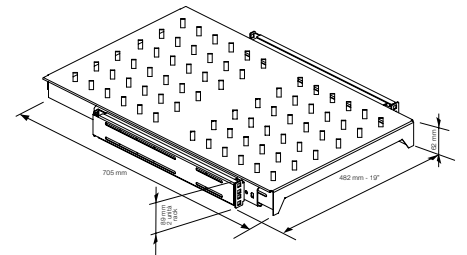

Floor mount cabinets and accessories

Accessories for floor mount cabinets

03204.2U Removable organizer tray, 450 mm deep - 2 rack units
Max admissible load: 20 Kg

03204.1U Fixed organizer tray, 700 mm deep - 2 rack units
Max admissible load: 100 Kg

03204.2U

03204.1U

Accessories for floor mount cabinets

03251 Ring kit for vertical wiring in wall mount cabinet

03204.1UM Slideways for 03204.1U fixed organizer tray
Max admissible load: 50 Kg

03251

03204.1UM