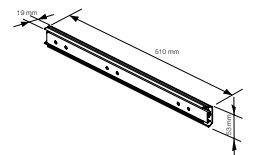

03204.2U

03204.1U

Accessories for floor mount cabinets

03251 Ring kit for vertical wiring in wall mount cabinet

03204.1UM Slideways for 03204.1U fixed organizer tray
Max admissible load: 50 Kg

03251

03204.1UM