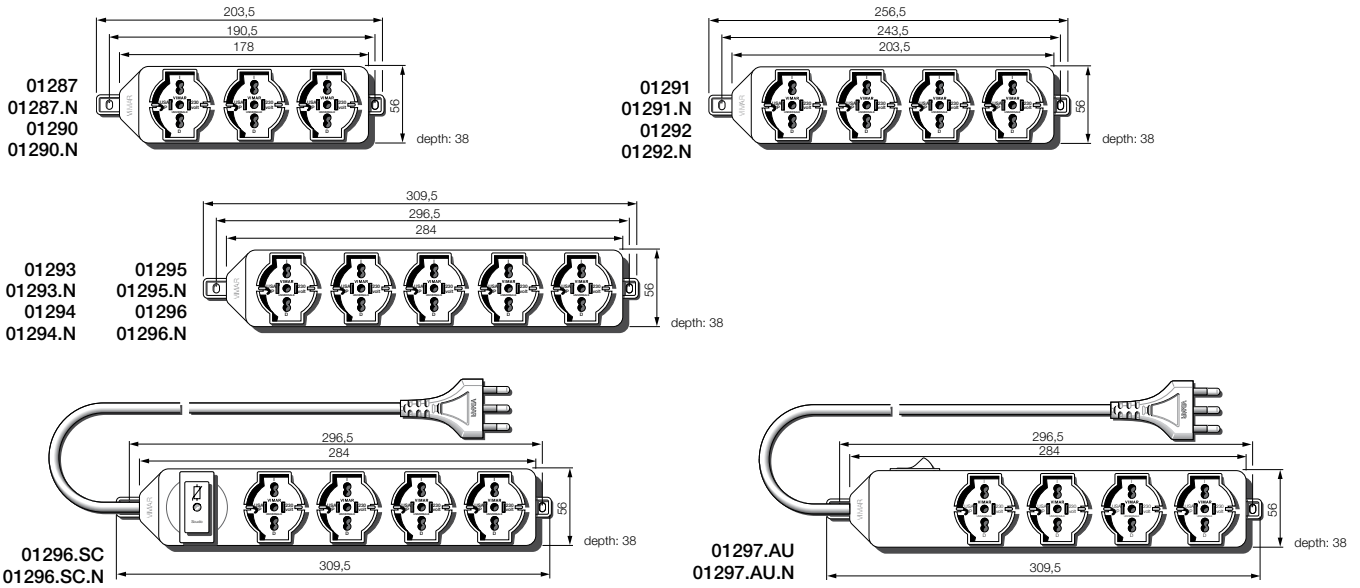

### Dimensions (in mm)

01297.AU

Circuit breaker position