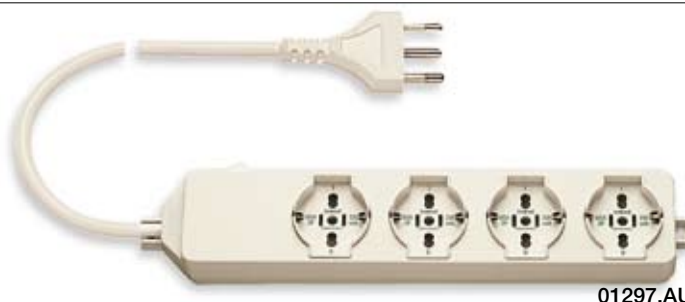

Professional portable socket outlets 250 V~

Multiple portable socket outlet 250 V~ with Universal SICURY outlets

01293 2P+E 16 A multiple portable socket outlet, with wall fixing lugs • five 2P+E 16 A SICURY outlets, universal. ivory
Earth connection is not realized with 2P+E 16 A 250 V~ French standard plug

01293.N As above, black

01294 2P+E 16 A multiple portable socket outlet, with wall fixing lugs • five 2P+E 16 A SICURY outlets, universal • 2 m 3G1 mm² cable and 2P+E 16 A plug Italian standard S17, ivory. Earth connection is not realized with 2P+E 16 A 250 V~ French standard plug

01294.N As above, black

Multiple portable socket outlet 250 V~ with Universal SICURY outlets

01295 2P+E 16 A multiple portable socket outlet, with wall fixing lugs • four 2P+E 16 A SICURY outlets, universal + 1-gang for 8000 standard module., ivory. Earth connection is not realized with 2P+E 16 A 250 V~ French standard plug. Not suitable for the installation of 08064..., 08065..., 08336, 08340, 08388..., 08389..., 08390...

01295.N As above, black

01296 2P+E 16 A multiple portable socket outlet, with wall fixing lugs • four 2P+E 16 A SICURY outlets, universal + 2P 16 A 1-way switch (08016) • 2 m 3G1 mm² cable and 2P+E 16 A plug Italian standard S17, ivory
Earth connection is not realized with 2P+E 16 A 250 V~ French standard plug.

01296.N As above, black

Multiple portable socket outlet 250 V~ with Universal SICURY outlets

01296.SC 2P+E 16 A multiple portable socket outlet, with wall fixing lugs • four 2P+E 16 A SICURY outlets, universal + SCUDO, transient voltage suppressor with fuse protection and blow-out indicator (08376) • 2 m 3G1 mm² cable and 2P+E 16 A plug Italian standard S17 ivory.
Earth connection is not realized with 2P+E 16 A 250 V~ French standard plug

01296.SC.N As above, black