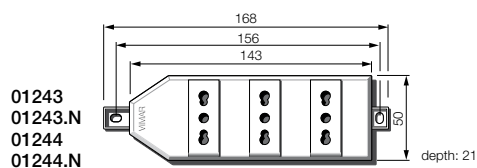

Multiple portable socket outlets 250 V~ - TECHNICAL CHARACTERISTICS

Multiple portable socket outlets with Bpresa outlets

Technical specifications

- unbreakable polycarbonate, black or ivory
- with cord-grip
- Bpresa SICURY outlets, Italian standard P17/11
- screw terminals
- live socket-contacts screened by captive shutters
- resilient live and earth socket-contacts, permanently fixed
- supplied:
 - without cable
 - with insulated PVC H05VV-F cable, cross sectional area 1 mm² and with 2P+E 16 A 250 V~ non-rewirable plug, Italian standard S17. Cabling in compliance with IMQ Requirement for blister packs.
- standard cable length: 2 m; by request the cable can be supplied 3 m, 5 m, 10 m long

Wiring instructions

- rewirable plugs and portable socket-outlets 16 A shall be connected with cable of cross sectional area not smaller than 1 mm²

Conformity to Standards

CEI 23-50 (IEC 60884-1) Standard

Dimensions (in mm)

Multiple portable socket outlets 250 V~

Multiple portable socket outlet 250 V~ with Bpresa outlets

01243	2P+E 16 A multiple portable socket outlet, with wall fixing lugs • three Bpresa SICURY outlets, Italian standard P17/11, ivory
01243.N	As above, black
01244	2P+E 16 A multiple portable socket outlet, with wall fixing lugs • three Bpresa SICURY outlets, Italian standard P17/11 • 2 m 3G1 mm ² cable and 2P+E 16 A plug, Italian standard S17, ivory
01244.N	As above, black