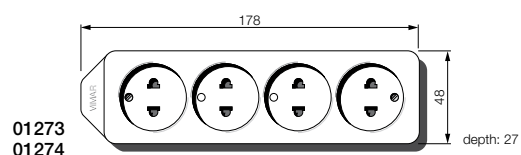

Multiple portable socket outlets 250 V~ - TECHNICAL CHARACTERISTICS

Multiple portable socket outlets with Bpresa outlets

Technical specifications

- unbreakable polycarbonate, black or ivory
- with cord-grip
- Bpresa SICURY outlets, Italian standard P17/11
- screw terminals
- live socket-contacts screened by captive shutters
- resilient live and earth socket-contacts, permanently fixed
- supplied:
 - without cable
 - with insulated PVC H05VV-F cable, cross sectional area 1 mm² and with 2P+E 16 A 250 V~ non-rewirable plug, Italian standard S17. Cabling in compliance with IMQ Requirement for blister packs.
- standard cable length: 2 m; by request the cable can be supplied 3 m, 5 m, 10 m long

Wiring instructions

- rewirable plugs and portable socket-outlets 16 A shall be connected with cable of cross sectional area not smaller than 1 mm²

Conformity to Standards

CEI 23-50 (IEC 60884-1) Standard

Dimensions (in mm)

Multiple portable socket outlets 250 V~

Multiple portable socket outlet 250 V~ with Bpresa outlets

01243	2P+E 16 A multiple portable socket outlet, with wall fixing lugs • three Bpresa SICURY outlets, Italian standard P17/11, ivory
01243.N	As above, black
01244	2P+E 16 A multiple portable socket outlet, with wall fixing lugs • three Bpresa SICURY outlets, Italian standard P17/11 • 2 m 3G1 mm ² cable and 2P+E 16 A plug, Italian standard S17, ivory
01244.N	As above, black