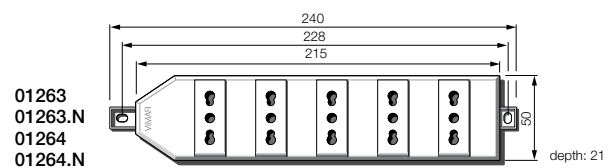

Multiple portable socket outlets 250 V~ - TECHNICAL CHARACTERISTICS

Multiple portable socket outlets with Bpresa outlets

Technical specifications

- unbreakable polycarbonate, black or ivory
- with cord-grip
- Bpresa SICURY outlets, Italian standard P17/11
- screw terminals
- live socket-contacts screened by captive shutters
- resilient live and earth socket-contacts, permanently fixed
- supplied:
 - without cable
 - with insulated PVC H05VV-F cable, cross sectional area 1 mm² and with 2P+E 16 A 250 V~ non-rewirable plug, Italian standard S17. Cabling in compliance with IMQ Requirement for blister packs.
- standard cable length: 2 m; by request the cable can be supplied 3 m, 5 m, 10 m long

Wiring instructions

- rewirable plugs and portable socket-outlets 16 A shall be connected with cable of cross sectional area not smaller than 1 mm²

Conformity to Standards

CEI 23-50 (IEC 60884-1) Standard

Dimensions (in mm)

Multiple portable socket outlets 250 V~

Multiple portable socket outlet 250 V~ with Bpresa outlets

01243	2P+E 16 A multiple portable socket outlet, with wall fixing lugs • three Bpresa SICURY outlets, Italian standard P17/11, ivory
01243.N	As above, black
01244	2P+E 16 A multiple portable socket outlet, with wall fixing lugs • three Bpresa SICURY outlets, Italian standard P17/11 • 2 m 3G1 mm ² cable and 2P+E 16 A plug, Italian standard S17, ivory
01244.N	As above, black