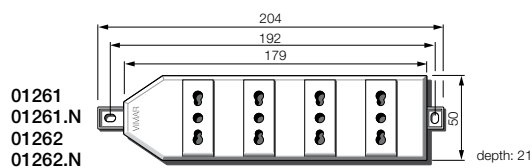

Multiple portable socket outlets 250 V~ - TECHNICAL CHARACTERISTICS

Multiple portable socket outlets with Bpresa outlets

Technical specifications

- unbreakable polycarbonate, black or ivory
- with cord-grip
- Bpresa SICURY outlets, Italian standard P17/11
- screw terminals
- live socket-contacts screened by captive shutters
- resilient live and earth socket-contacts, permanently fixed
- supplied:
 - without cable
 - with insulated PVC H05VV-F cable, cross sectional area 1 mm² and with 2P+E 16 A 250 V~ non-rewirable plug, Italian standard S17. Cabling in compliance with IMQ Requirement for blister packs.
- standard cable length: 2 m; by request the cable can be supplied 3 m, 5 m, 10 m long

Wiring instructions

- rewirable plugs and portable socket-outlets 16 A shall be connected with cable of cross sectional area not smaller than 1 mm²

Conformity to Standards

CEI 23-50 (IEC 60884-1) Standard

Dimensions (in mm)

Multiple portable socket outlets 250 V~

Multiple portable socket outlet 250 V~ with Bpresa outlets

01243	2P+E 16 A multiple portable socket outlet, with wall fixing lugs • three Bpresa SICURY outlets, Italian standard P17/11, ivory
01243.N	As above, black
01244	2P+E 16 A multiple portable socket outlet, with wall fixing lugs • three Bpresa SICURY outlets, Italian standard P17/11 • 2 m 3G1 mm ² cable and 2P+E 16 A plug, Italian standard S17, ivory
01244.N	As above, black