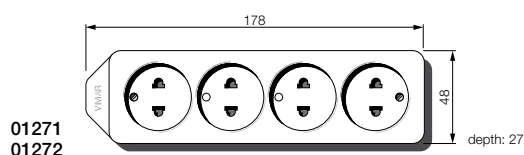

Multiple portable socket outlets 250 V~ - TECHNICAL CHARACTERISTICS

Multiple portable socket outlets with Bpresa outlets

Technical specifications

- unbreakable polycarbonate, black or ivory
- with cord-grip
- Bpresa SICURY outlets, Italian standard P17/11
- screw terminals
- live socket-contacts screened by captive shutters
- resilient live and earth socket-contacts, permanently fixed
- supplied:
 - without cable
 - with insulated PVC H05VV-F cable, cross sectional area 1 mm² and with 2P+E 16 A 250 V~ non-rewirable plug, Italian standard S17. Cabling in compliance with IMQ Requirement for blister packs.
- standard cable length: 2 m; by request the cable can be supplied 3 m, 5 m, 10 m long

Wiring instructions

- rewirable plugs and portable socket-outlets 16 A shall be connected with cable of cross sectional area not smaller than 1 mm²

Conformity to Standards

CEI 23-50 (IEC 60884-1) Standard

Dimensions (in mm)

Multiple portable socket outlets 250 V~

Multiple portable socket outlet 250 V~ with Bpresa outlets

01243	2P+E 16 A multiple portable socket outlet, with wall fixing lugs • three Bpresa SICURY outlets, Italian standard P17/11, ivory
01243.N	As above, black
01244	2P+E 16 A multiple portable socket outlet, with wall fixing lugs • three Bpresa SICURY outlets, Italian standard P17/11 • 2 m 3G1 mm ² cable and 2P+E 16 A plug, Italian standard S17, ivory
01244.N	As above, black