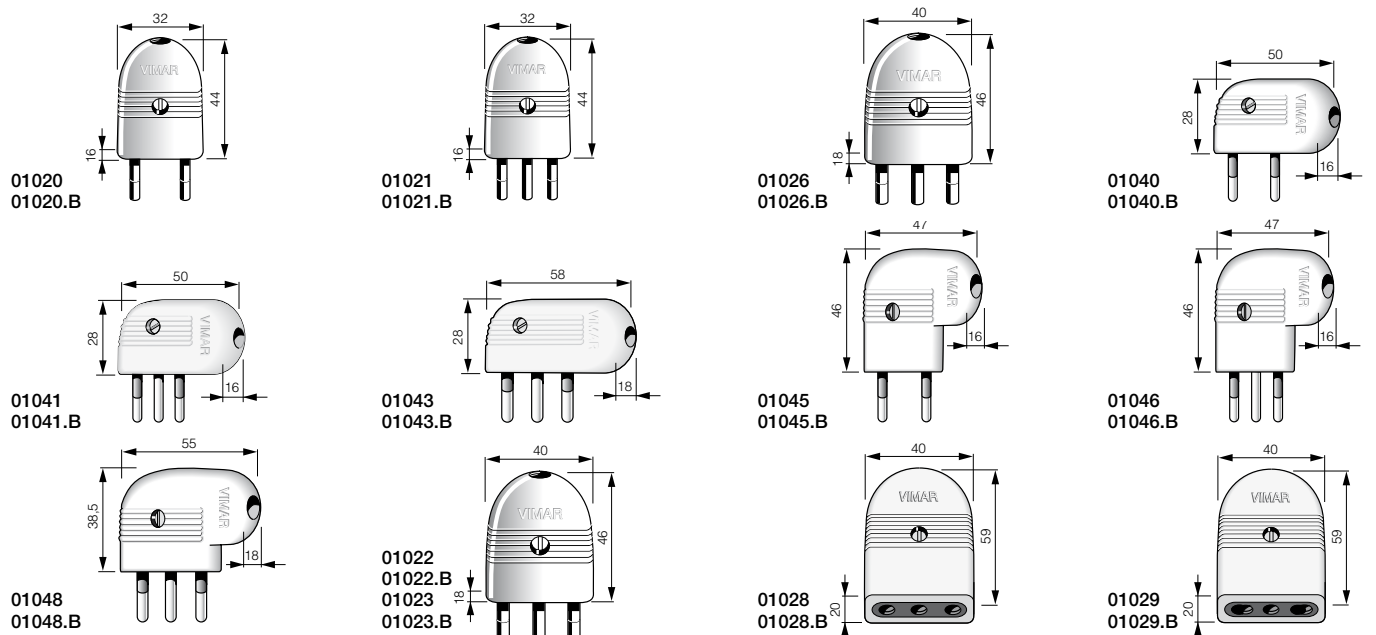

Wiring instructions

- 10 A rewirable plugs and portable socket outlets shall be connected with cable of cross sectional area not smaller than 0,75 mm²
- 16 A rewirable plugs and portable socket outlets shall be connected with cable of cross sectional area not smaller than 1 mm²

Conformity to Standards

CEI 23-50 (IEC 60884-1) Standard

Plugs and socket outlets - matching possibilities

	P10	P11	P17	P17/11	universal	multivimar	VIMAR 20 A	P30	German standard	French standard	Swiss standard 12 type
01020 - 01020.B	●	●		●	●	●		●	●	●	●
01021 - 01021.B		●		●	●	●		●			
01026 - 01026.B			●	●	●	●	●				
01040 - 01040.B	●	●		●		●					●
01041 - 01041.B		●		●		●					
01043 - 01043.B			●	●		●	●				
01045 - 01045.B	●	●		●	●	●		●	●	●	●
01046 - 01046.B		●		●	●	●		●			
01048 - 01048.B			●	●	●	●	●				

● Standard of plug matching the socket outlet.

Dimensions (in mm)

Plugs 250 V~, axial cable entry

01020	.B	2P 10 A SICURY plug, Italian standard S10
01021	.B	2P+E 10 A SICURY plug, Italian standard S11
01026	.B	2P+E 16 A SICURY plug, Italian standard S17

Flat plugs 250 V~, 90° cable entry

01040	.B	2P 10 A SICURY plug, ø 4 mm pin, 19 mm distance between centres
01041	.B	2P+E 10 A SICURY plug, Italian standard SPA11
01043	.B	2P+E 16 A SICURY plug, Italian standard SPA17