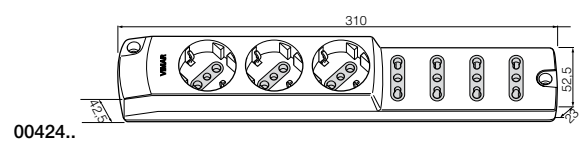

Multiple portable socket outlets

Multiple portable socket outlets 250 V~ - TECHNICAL CHARACTERISTICS

Dimensions (in mm)

Multiple portable socket outlets 250 V~

Fixing bracket

00440 Triangular bracket for multiple portable socket outlets under work planes, grey.
Not suitable for 00401.C and 00401.C.B.