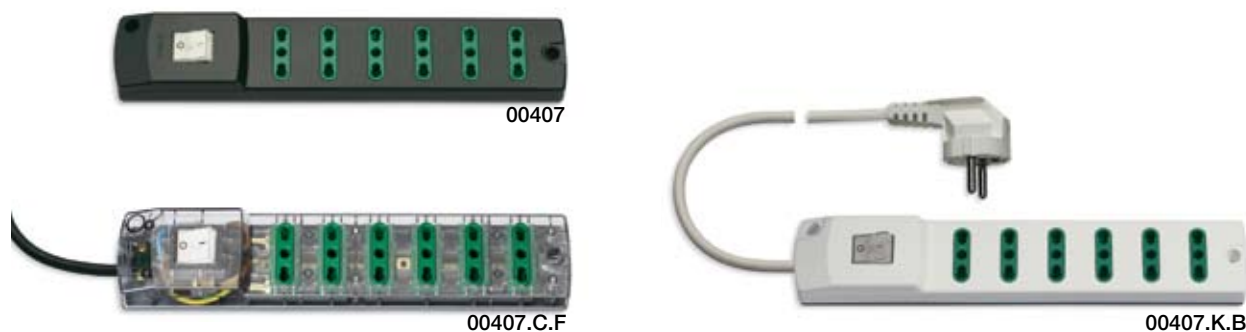

Multiple portable socket outlet

00407	2P+E 16 A multiple portable socket outlet • 6 Bpresa SICURY outlets, Italian standard P17/11 • 2P 16 A 1-way switch, luminous, black
00407.B	As above, white
00407.F	As above, fumé
00407.C	2P+E 16 A multiple portable socket outlet • 6 Bpresa SICURY outlets, Italian standard P17/11 • 2P 16 A 1-way switch, luminous • 1,5 m 3G1 mm² cable and 2P+E 16 A plug, Italian standard S17, black
00407.C.B	As above, white
00407.C.F	As above, fumé
00407.K	As above, with 2P+E 16 A German/French standard plug, 90° cable entry, black
00407.K.B	As above, white