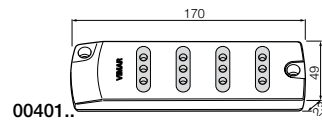

Multiple portable socket outlets

Multiple portable socket outlets 250 V~ - TECHNICAL CHARACTERISTICS

Dimensions (in mm)

Multiple portable socket outlets 250 V~

Fixing bracket

00440 Triangular bracket for multiple portable socket outlets under work planes, grey.
Not suitable for 00401.C and 00401.C.B.