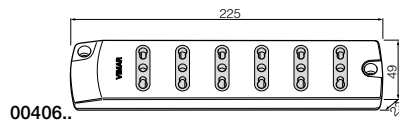

Multiple portable socket outlets

Multiple portable socket outlets 250 V~ - TECHNICAL CHARACTERISTICS

Dimensions (in mm)

Multiple portable socket outlets 250 V~

Fixing bracket

00440 Triangular bracket for multiple portable socket outlets under work planes, grey.
Not suitable for 00401.C and 00401.C.B.