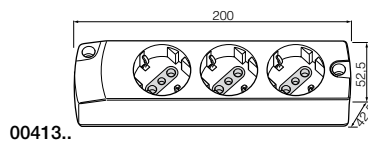

Multiple portable socket outlets

Multiple portable socket outlets 250 V~ - TECHNICAL CHARACTERISTICS

Dimensions (in mm)

Multiple portable socket outlets 250 V~

Fixing bracket

00440 Triangular bracket for multiple portable socket outlets under work planes, grey.
Not suitable for 00401.C and 00401.C.B.