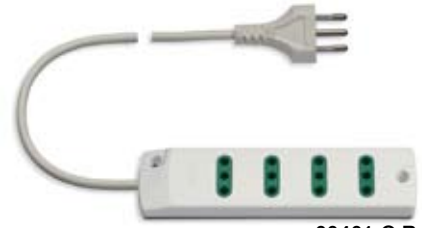

Multiple portable socket outlets

Multiple portable socket outlets 250 V~ - TECHNICAL CHARACTERISTICS

Dimensions (in mm)

Multiple portable socket outlets 250 V~

Fixing bracket

00440 Triangular bracket for multiple portable socket outlets under work planes, grey.
Not suitable for 00401.C and 00401.C.B.

00440

Multiple portable socket outlet

00401.C 2P+E 10 A multiple portable socket outlet • 4 SICURY outlets, Italian standard P11 • 1,5 m 3G0,75 mm² cable and 2P+E 10 A plug, Italian standard S11, black. (With indissoluble valves). Not suitable for installation with 00440 fixing bracket

00401.C.B As above, white

00401.C

00401.C.B

Multiple portable socket outlet

00403 2P+E 16 A multiple portable socket outlet • 3 Bpresa SICURY outlets, Italian standard P17/11, black

00403.B As above, white