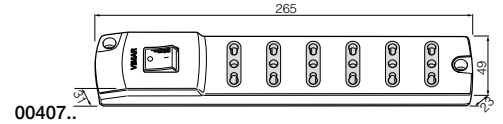

Multiple portable socket outlets

Multiple portable socket outlets 250 V~ - TECHNICAL CHARACTERISTICS

Dimensions (in mm)

Multiple portable socket outlets 250 V~

Fixing bracket

00440 Triangular bracket for multiple portable socket outlets under work planes, grey.
Not suitable for 00401.C and 00401.C.B.