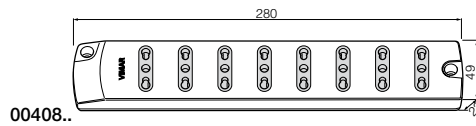

Multiple portable socket outlets

Multiple portable socket outlets 250 V~ - TECHNICAL CHARACTERISTICS

Dimensions (in mm)

Multiple portable socket outlets 250 V~

Fixing bracket

00440 Triangular bracket for multiple portable socket outlets under work planes, grey.
Not suitable for 00401.C and 00401.C.B.