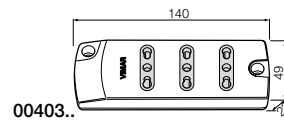

Multiple portable socket outlets

Multiple portable socket outlets 250 V~ - TECHNICAL CHARACTERISTICS

Dimensions (in mm)

Multiple portable socket outlets 250 V~

Fixing bracket

00440 Triangular bracket for multiple portable socket outlets under work planes, grey.
Not suitable for 00401.C and 00401.C.B.