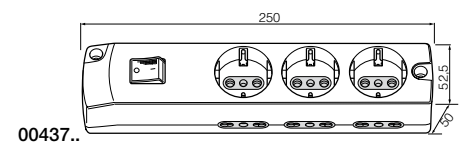

Multiple portable socket outlets

Multiple portable socket outlets 250 V~ - TECHNICAL CHARACTERISTICS

Dimensions (in mm)

Multiple portable socket outlets 250 V~

Fixing bracket

00440 Triangular bracket for multiple portable socket outlets under work planes, grey.
Not suitable for 00401.C and 00401.C.B.