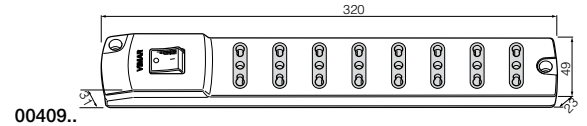

Multiple portable socket outlets

Multiple portable socket outlets 250 V~ - TECHNICAL CHARACTERISTICS

Dimensions (in mm)

Multiple portable socket outlets 250 V~

Fixing bracket

00440 Triangular bracket for multiple portable socket outlets under work planes, grey.
Not suitable for 00401.C and 00401.C.B.