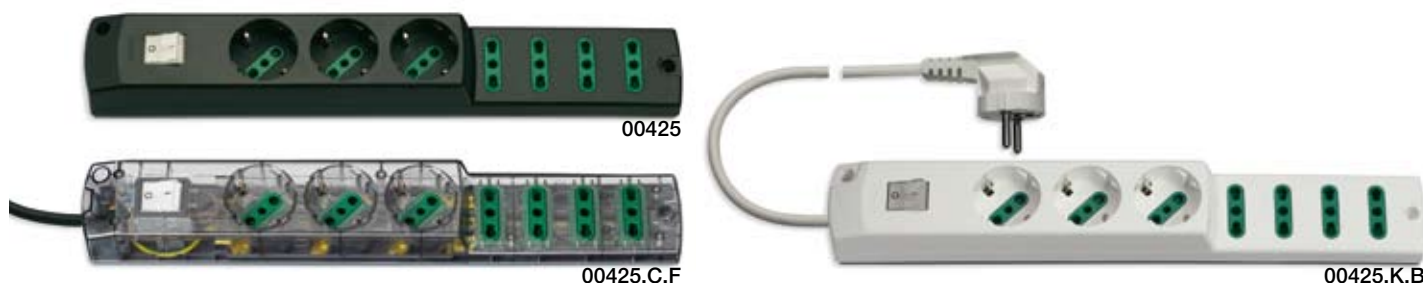

Multiple portable socket outlet

00425 2P+E 16 A multiple portable socket outlet • 3 SICURY outlets, Italian standard P30 (lateral and central earth contacts) + 4 Bpresa SICURY outlets, Italian standard P17/11 • 2P 16 A 1-way switch, luminous, black

00425.B As above, white

00425.C 2P+E 16 A multiple portable socket outlet • 3 SICURY outlets, Italian standard P30 (lateral and central earth contacts) + 4 Bpresa SICURY outlets, Italian standard P17/11 • 2P 16 A 1-way switch, luminous • 1,5 m 3G1 mm² cable and 2P+E 16 A plug, Italian standard S17, black

00425.C.B As above, white

00425.C.F As above, fumé

00425.K As above, with 2P+E 16 A German/French standard plug, 90° cable entry, black

00425.K.B As above, white