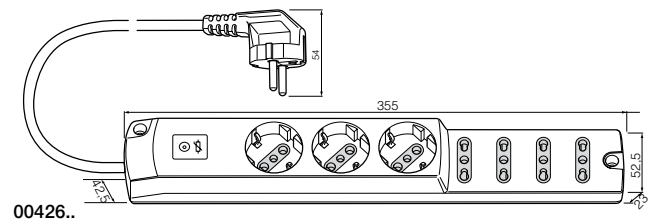

Multiple portable socket outlets

Multiple portable socket outlets 250 V~ - TECHNICAL CHARACTERISTICS

Dimensions (in mm)

Multiple portable socket outlets 250 V~

Fixing bracket

00440 Triangular bracket for multiple portable socket outlets under work planes, grey.
Not suitable for 00401.C and 00401.C.B.

00440

Multiple portable socket outlet

00401.C 2P+E 10 A multiple portable socket outlet • 4 SICURY outlets, Italian standard P11 • 1,5 m 3G0,75 mm² cable and 2P+E 10 A plug, Italian standard S11, black. (With indissoluble valves). Not suitable for installation with 00440 fixing bracket