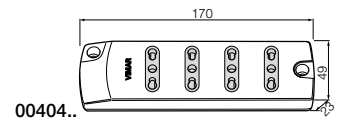

Multiple portable socket outlets

Multiple portable socket outlets 250 V~ - TECHNICAL CHARACTERISTICS

Dimensions (in mm)

Multiple portable socket outlets 250 V~

Fixing bracket

00440 Triangular bracket for multiple portable socket outlets under work planes, grey.
Not suitable for 00401.C and 00401.C.B.