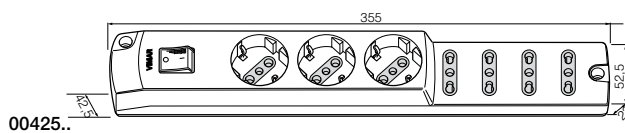

Multiple portable socket outlets

Multiple portable socket outlets 250 V~ - TECHNICAL CHARACTERISTICS

Dimensions (in mm)

Multiple portable socket outlets 250 V~

Fixing bracket

00440 Triangular bracket for multiple portable socket outlets under work planes, grey.
Not suitable for 00401.C and 00401.C.B.

00440

Multiple portable socket outlet

00401.C 2P+E 10 A multiple portable socket outlet • 4 SICURY outlets, Italian standard P11 • 1,5 m 3G0,75 mm² cable and 2P+E 10 A plug, Italian standard S11, black. (With indissoluble valves). Not suitable for installation with 00440 fixing bracket