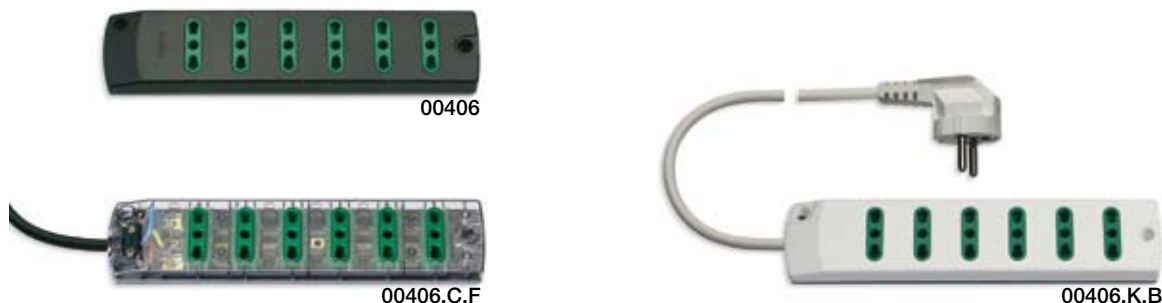

00403.C 2P+E 16 A multiple portable socket outlet • 3 Bpresa SICURY outlets, Italian standard P17/11 • 1,5 m 3G1 mm² cable and 2P+E 16 A plug, Italian standard S17, black

00403.C.B As above, white

00403

00403.C.B

Multiple portable socket outlets 250 V~

Multiple portable socket outlet

00404	2P+E 16 A multiple portable socket outlet • 4 Bpresa SICURY outlets, Italian standard P17/11, black
00404.B	As above, white
00404.F	As above, fumé
00404.C	2P+E 16 A multiple portable socket outlet • 4 Bpresa SICURY outlets, Italian standard P17/11 • 1,5 m 3G1 mm ² cable and 2P+E 16 A plug, Italian standard S17, black
00404.C.B	As above, white
00404.C.F	As above, fumé
00404.K	As above, with 2P+E 16 A German/French standard plug, 90° cable entry, black
00404.K.B	As above, white

Multiple portable socket outlet

00406	2P+E 16 A multiple portable socket outlet • 6 Bpresa SICURY outlets, Italian standard P17/11, black
00406.B	As above, white
00406.F	As above, fumé
00406.C	2P+E 16 A multiple portable socket outlet • 6 Bpresa SICURY outlets, Italian standard P17/11 • 1,5 m 3G1 mm ² cable and 2P+E 16 A plug, Italian standard S17, black
00406.C.B	As above, white
00406.C.F	As above, fumé
00406.K	As above, with 2P+E 16 A German/French standard plug, 90° cable entry, black
00406.K.B	As above, white