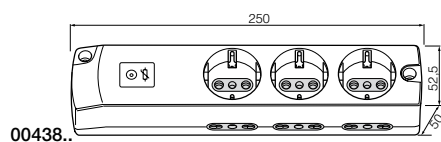

Multiple portable socket outlets

Multiple portable socket outlets 250 V~ - TECHNICAL CHARACTERISTICS

Dimensions (in mm)

Multiple portable socket outlets 250 V~

Fixing bracket

00440 Triangular bracket for multiple portable socket outlets under work planes, grey.
Not suitable for 00401.C and 00401.C.B.