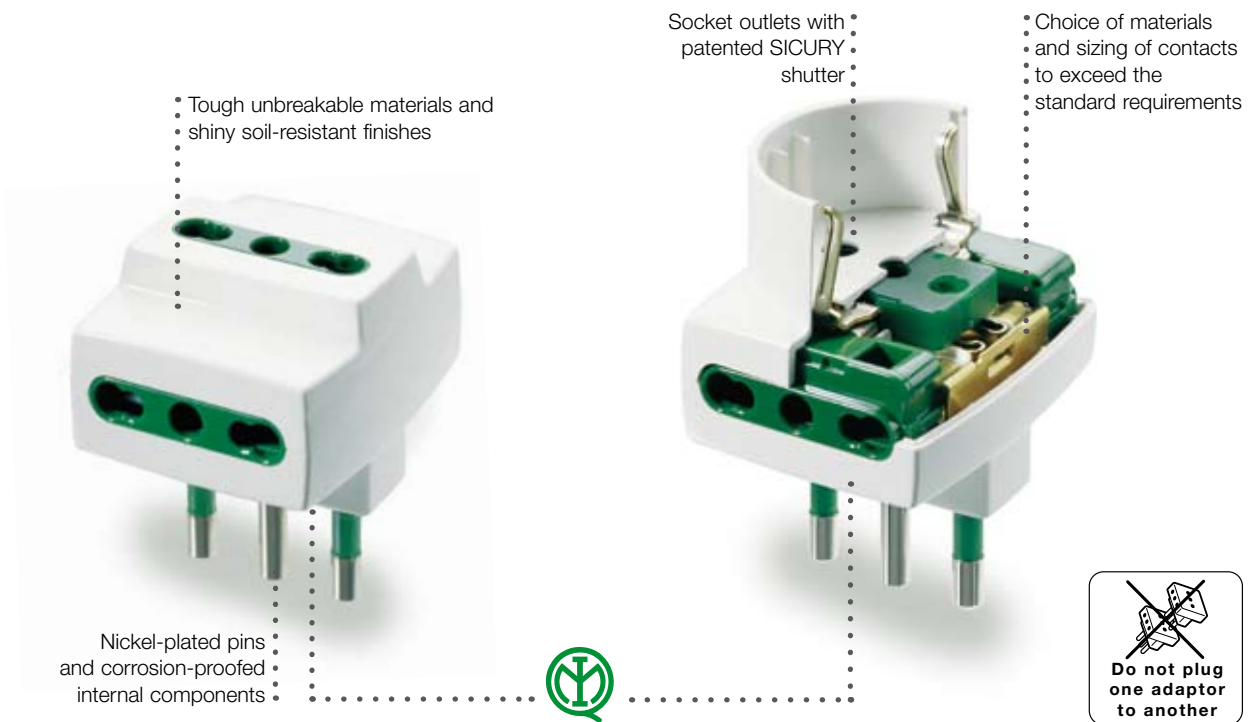

Supernova - TECHNICAL CHARACTERISTICS

Technical specifications

- unbreakable, black and white technopolymer body
- live pins protected by insulating sheath
- live socket-contacts screened by shutters
- resilient live and earth socket-contacts
- colours: white, black and fumé
- available with transient voltage suppressor (SPD)
- available with indicator unit of main supply signalling

Instructions

- max load: 1500 W
- for the connection of household small electrical appliances within the load limits indicated on the adaptor
- do not plug one adaptor to another

Conformity to Standards

Italian standard: CEI 23-57 (IEC 60884-2-5) Standard