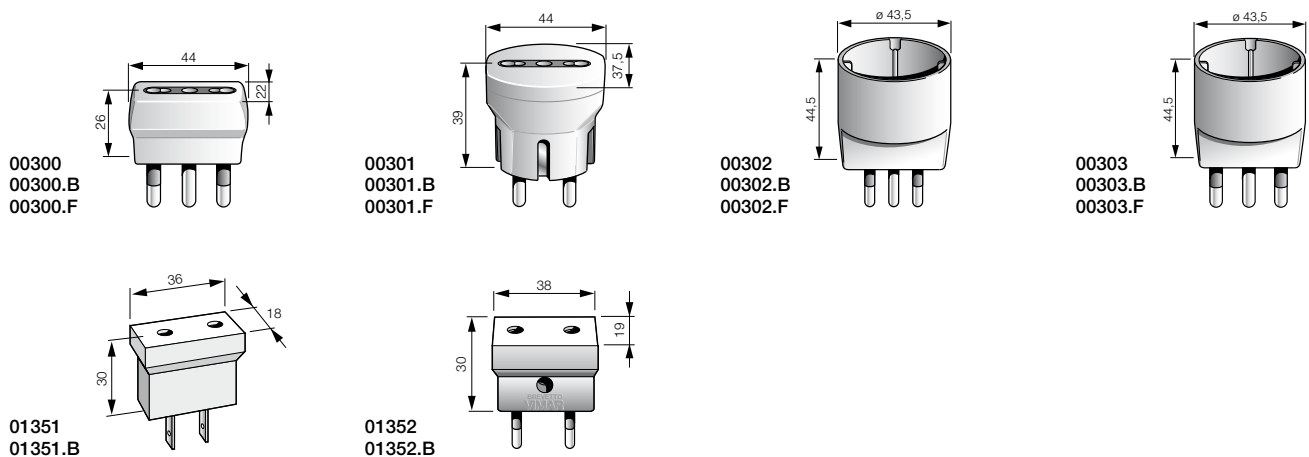

### Instructions

- max load: 1500 W
- for the connection of household small electrical appliances within the load limits indicated on the adaptor
- do not plug one adaptor to another

### Dimensions (in mm)